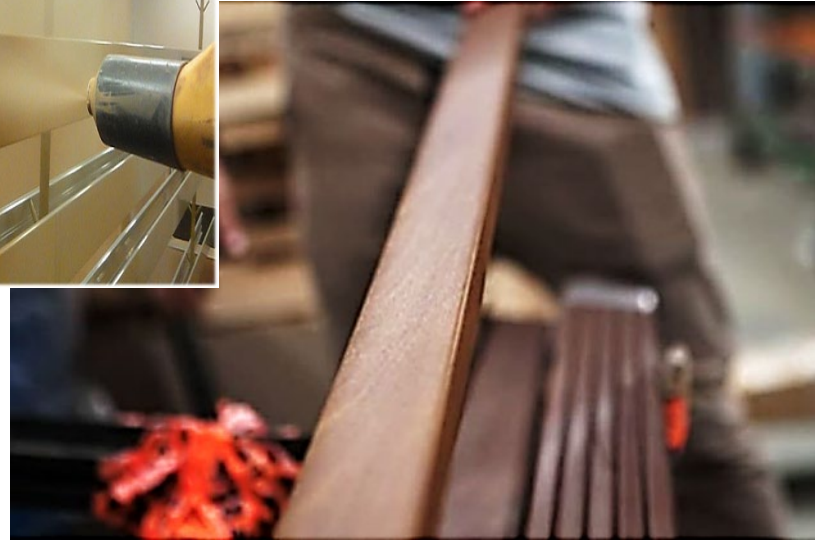

Battens

And much more.....

1 (818) 254-5123

KNOTWOOD™ Woodgrain & Solid Color Aluminum Systems

Knotwood@brightstarmngt.com 1 (818) 254-5123

Vertical or Horizontal Install

Top Down OR Bottom-Up Install

[1] SKU
Adjustable Interlocking
Channel

Interlocking
• Top Down or Bottom Up Install •

Fasten using specially
designed clip system
provided

Installation

- Ease of installation - top down or bottom-up install
- Interlocking cladding system
- Common trade tools to install
- Specially designed “Clip System” (allows thermal expansion without warping or buckling)
- Easy & inexpensive repair & replacement
- Complete line of two-piece trims
- Horizontal or vertical installation
- All hidden fasteners

Finishes

- Base Powder Coat + Woodgrain Sublimation process for long-lasting durability and aesthetics
 - Durable powder coated solid colors
 - 38 Advertised Woodgrain & 12 Standard / 48 Spec Order Solid Colors
 - Custom colors
 - Industry leading warranty
- Limited Lifetime – Extrusions
15 years - Sublimated Woodgrain Finish
20 years – Solid Colors (Warranted in coastal/saltwater environments)
- For use in all climates