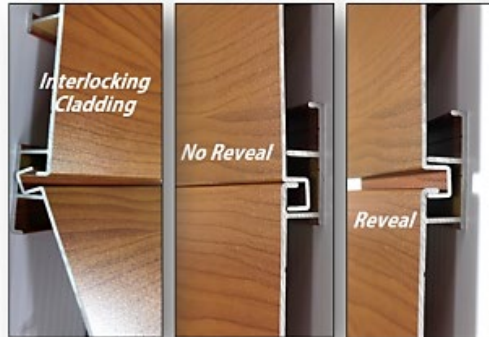

Battens

And much more.....

1 (818) 254-5123

KNOTWOOD™ Woodgrain & Solid Color Aluminum Systems

Knotwood@brightstarmngt.com 1 (818) 254-5123

Vertical or Horizontal Install

Top Down OR Bottom-Up Install

[1] SKU
Adjustable Interlocking
Channel

Interlocking
• Top Down or Bottom Up Install •

Fasten using specially
designed clip system
provided

Installation

- Ease of installation - top down or bottom-up install
- Interlocking cladding system
- Common trade tools to install
- Specially designed “Clip System” (allows thermal expansion without warping or buckling)
- Easy & inexpensive repair & replacement
- Complete line of two-piece trims
- Horizontal or vertical installation
- All hidden fasteners