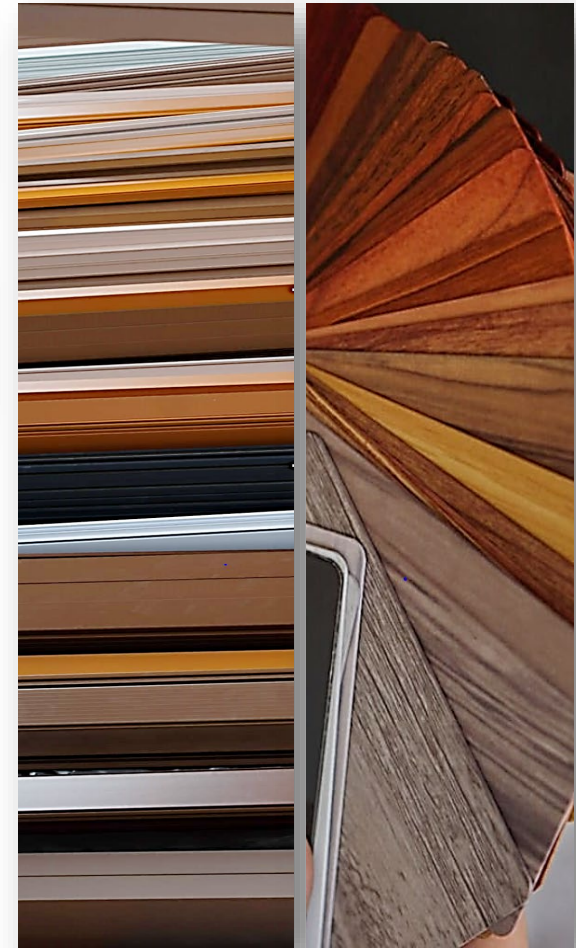

Knotwood Systems

Finished in a durable powder coat. Available in wood grain and solid powder coat colors. All systems created for simple installation, minimal maintenance and superior aesthetics.

And much more.....

1 (818) 254-5123