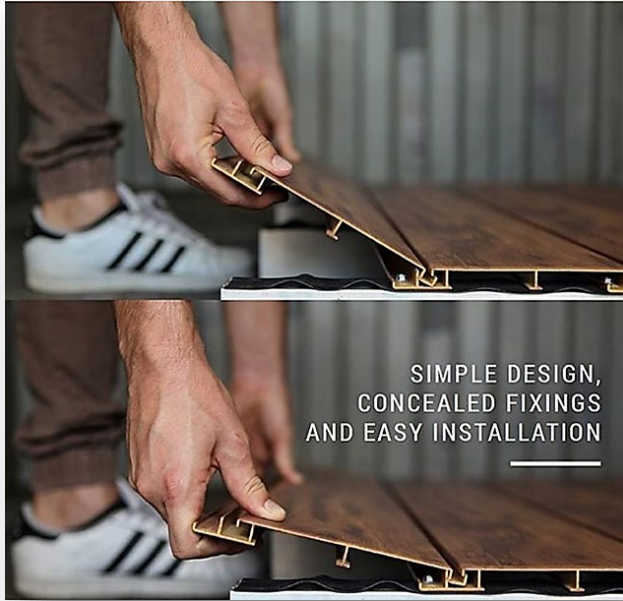

Battens

And much more.....

1 (818) 254-5123

KNOTWOOD™ Woodgrain & Solid Color Aluminum Systems

Knotwood@brightstarmngt.com 1 (818) 254-5123

Vertical or Horizontal Install

Top Down OR Bottom-Up Install

[1] SKU
Adjustable Interlocking
Channel

Interlocking
• Top Down or Bottom Up Install •

Fasten using specially
designed clip system
provided

Installation

- Ease of installation - top down or bottom-up install
- Interlocking cladding system
- Common trade tools to install
- Specially designed “Clip System” (allows thermal expansion without warping or buckling)
- Easy & inexpensive repair & replacement
- Complete line of two-piece trims
- Horizontal or vertical installation
- All hidden fasteners