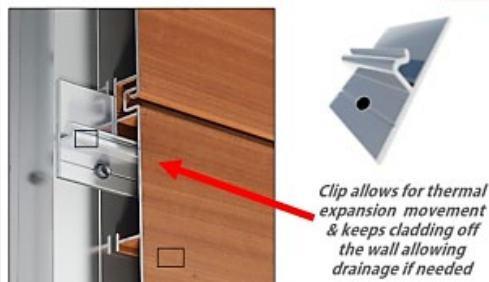

Battens

And much more.....

1 (818) 254-5123

KNOTWOOD™ Woodgrain & Solid Color Aluminum Systems

Knotwood@brightstarmngt.com 1 (818) 254-5123

Vertical or Horizontal Install

Top Down OR Bottom-Up Install

[1] SKU
Adjustable Interlocking
Channel

Interlocking
• Top Down or Bottom Up Install •

Fasten using specially
designed clip system
provided

Installation

- Ease of installation - top down or bottom-up install
- Interlocking cladding system
- Common trade tools to install
- Specially designed “Clip System” (allows thermal expansion without warping or buckling)
- Easy & inexpensive repair & replacement
- Complete line of two-piece trims
- Horizontal or vertical installation
- All hidden fasteners