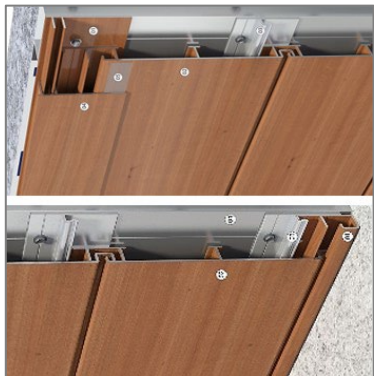

Battens

And much more.....

1 (818) 254-5123

KNOTWOOD™ Woodgrain & Solid Color Aluminum Systems

Knotwood@brightstarmngt.com 1 (818) 254-5123

Vertical or Horizontal Install

Top Down OR Bottom-Up Install

[1] SKU
Adjustable Interlocking
Channel

Interlocking
• Top Down or Bottom Up Install •

Fasten using specially
designed clip system
provided

Installation

- Ease of installation - top down or bottom-up install
- Interlocking cladding system
- Common trade tools to install
- Specially designed “Clip System” (allows thermal expansion without warping or buckling)
- Easy & inexpensive repair & replacement
- Complete line of two-piece trims
- Horizontal or vertical installation
- All hidden fasteners