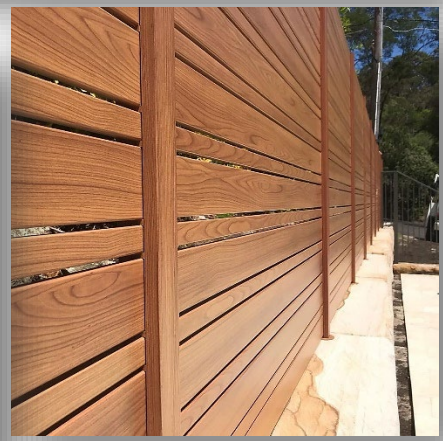

Systems

- Multiple systems offered (cladding, battens, trash/equipment enclosures, fencing & screening, vehicular & pedestrian gates, decking, railing, pergolas, others)
- Interior & exterior uses

Knotwood@brightstarmngt.com 1 (818) 254-5123

KNOTWOOD is for battens.

Decking & Railing Systems

Gate Systems *(Pedestrian & Sliding)*

Pedestrian Gate

Swing Gate

Sliding Gate

Commercial Garbage Enclosure